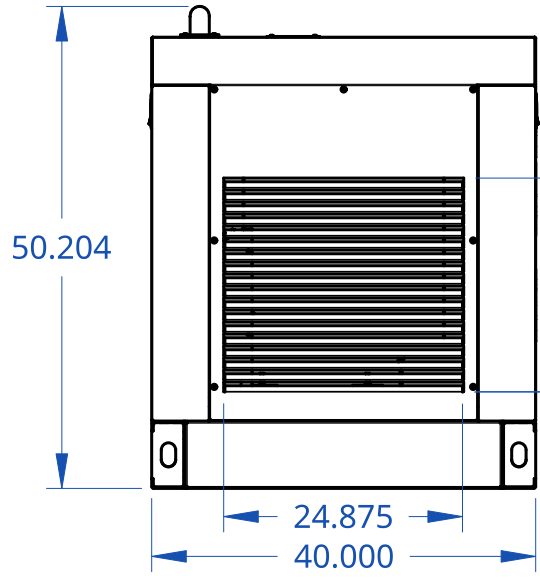

B

B

UNLESS OTHERWISE SPECIFIED,
DIMENSIONS ARE IN INCHES
.XXX = ±.015
ANGULAR = ± °
FRACTIONAL = ±

SURFACE FINISH

DO NOT SCALE DRAWING

BREAK ALL SHARP EDGES AND REMOVE BURRS

THIRD ANGLE PROJECTION

	NAME	DATE
DRAWN	Aurora Generators	April 10 2024
CHECKED		
APPROVED		
MATERIAL	FINISH	

AURORA Generators		
TITLE SKU# AGi22Y-E 22 kW Yanmar Diesel Generator Aurora Generators Inc.		
SIZE B	DWG NO. AGi22Y-E-DWG01	REV. D
SCALE	WEIGHT	SHEET 1 of 1

A

4

3

2

1