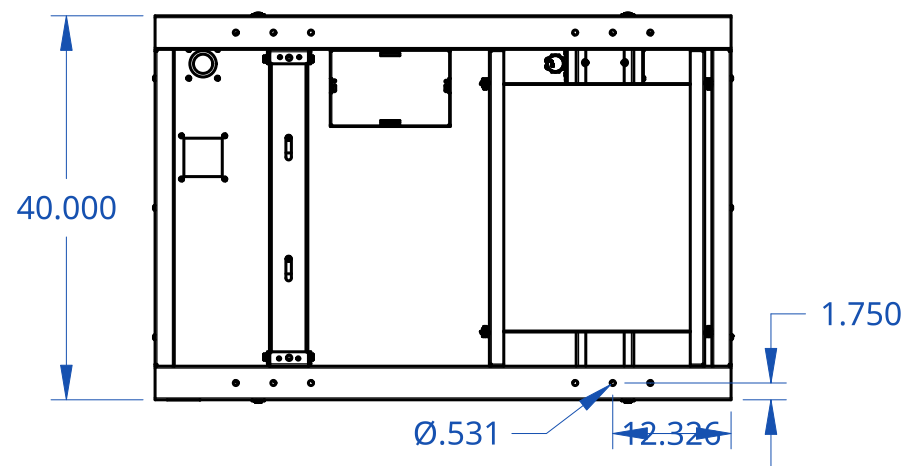

B

B

UNLESS OTHERWISE SPECIFIED,
DIMENSIONS ARE IN INCHES
.XXX = ±.015
ANGULAR = ± °
FRACTIONAL = ±

SURFACE FINISH

DO NOT SCALE DRAWING

BREAK ALL SHARP EDGES AND REMOVE BURRS

THIRD ANGLE PROJECTION

	NAME	DATE
DRAWN	Aurora Generators	April 10 2024
CHECKED		
APPROVED		
MATERIAL	FINISH	