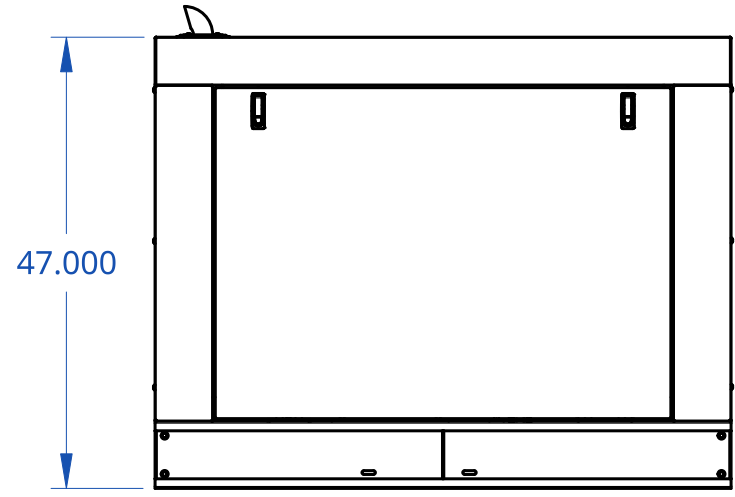

B

B

UNLESS OTHERWISE SPECIFIED,
DIMENSIONS ARE IN INCHES
.XXX = ±.015
ANGULAR = ± °
FRACTIONAL = ±

SURFACE FINISH

DO NOT SCALE DRAWING

BREAK ALL SHARP EDGES AND REMOVE BURRS

THIRD ANGLE PROJECTION

	NAME	DATE
DRAWN	Aurora Generators	April 10 2024
CHECKED		
APPROVED		
MATERIAL	FINISH	