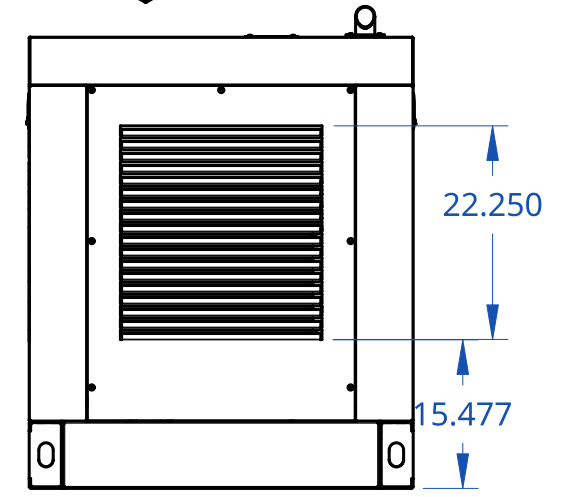

B

B

UNLESS OTHERWISE SPECIFIED,
DIMENSIONS ARE IN INCHES
.XXX = ±.015
ANGULAR = ± °
FRACTIONAL = ±

SURFACE FINISH

DO NOT SCALE DRAWING

BREAK ALL SHARP EDGES AND REMOVE BURRS

THIRD ANGLE PROJECTION

	NAME	DATE
DRAWN	Aurora Generators	April 10 2024
CHECKED		
APPROVED		
MATERIAL	FINISH	

AURORA Generators		
TITLE SKU# AGi22Y-E 22 kW Yanmar Diesel Generator Aurora Generators Inc.		
SIZE B	DWG NO. AGi22Y-E-DWG01	REV. D
SCALE	WEIGHT	SHEET 1 of 1

A

4

3

2

1