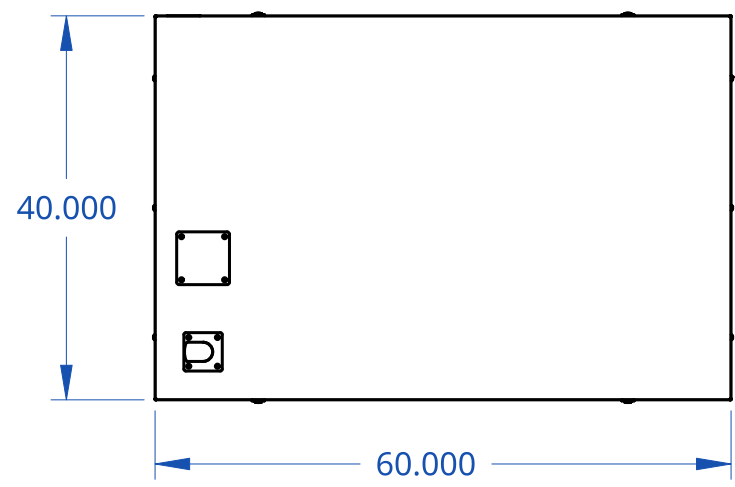

4

3

2

1

D

D

C

C

B

B

UNLESS OTHERWISE SPECIFIED,
DIMENSIONS ARE IN INCHES
.XXX = ±.015
ANGULAR = ± °
FRACTIONAL = ±

SURFACE FINISH

DO NOT SCALE DRAWING

BREAK ALL SHARP EDGES AND REMOVE BURRS

THIRD ANGLE PROJECTION

	NAME	DATE
DRAWN	Aurora Generators	April 10 2024
CHECKED		
APPROVED		
MATERIAL	FINISH	

AURORA Generators		
TITLE SKU# AGi22Y-E 22 kW Yanmar Diesel Generator Aurora Generators Inc.		
SIZE B	DWG NO. AGi22Y-E-DWG01	REV. D
SCALE	WEIGHT	SHEET 1 of 1

A

4

3

2

1