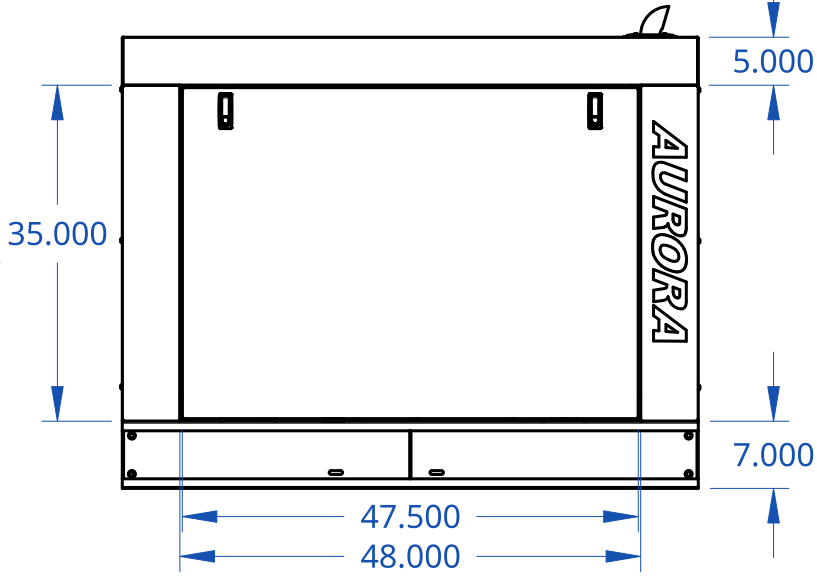

B

B

UNLESS OTHERWISE SPECIFIED,
DIMENSIONS ARE IN INCHES
.XXX = ±.015
ANGULAR = ± °
FRACTIONAL = ±

SURFACE FINISH

DO NOT SCALE DRAWING

BREAK ALL SHARP EDGES AND REMOVE BURRS

THIRD ANGLE PROJECTION

	NAME	DATE
DRAWN	Aurora Generators	April 10 2024
CHECKED		
APPROVED		
MATERIAL	FINISH	

AURORA Generators		
TITLE SKU# AGi22Y-E 22 kW Yanmar Diesel Generator Aurora Generators Inc.		
SIZE B	DWG NO. AGi22Y-E-DWG01	REV. D
SCALE	WEIGHT	SHEET 1 of 1

A

4

3

2

1