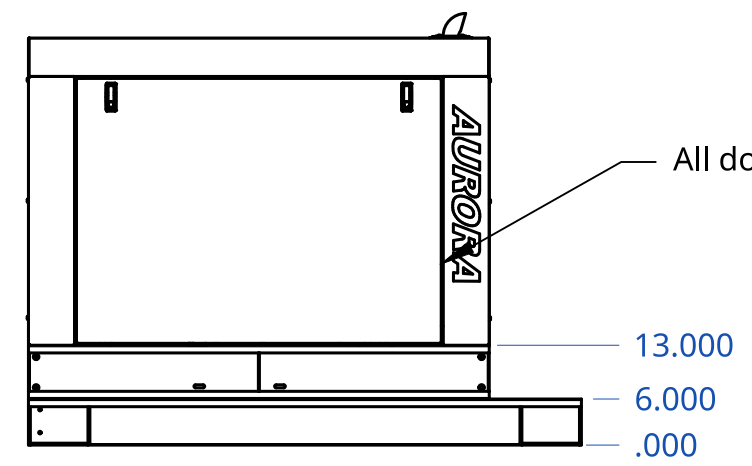

All doors fully removable

B

B

A

A

UNLESS OTHERWISE SPECIFIED,
DIMENSIONS ARE IN INCHES
.XXX = ±.015

ANGULAR = ± °
FRACTIONAL = ±

SURFACE FINISH

DO NOT SCALE DRAWING

BREAK ALL SHARP EDGES AND
REMOVE BURRS

THIRD ANGLE PROJECTION

	NAME	DATE
DRAWN	Aurora Generators	12/02/2024
CHECKED		
APPROVED		
MATERIAL	FINISH	

AURORA Generators		
TITLE SKU AGi22Y-E-50 24 kW Generator with 50 Gallon Tank Aurora Generators Inc.		
SIZE B	DWG NO. AGi22Y-E-50-DWG01	REV. A
SCALE	WEIGHT	SHEET 1 of 1