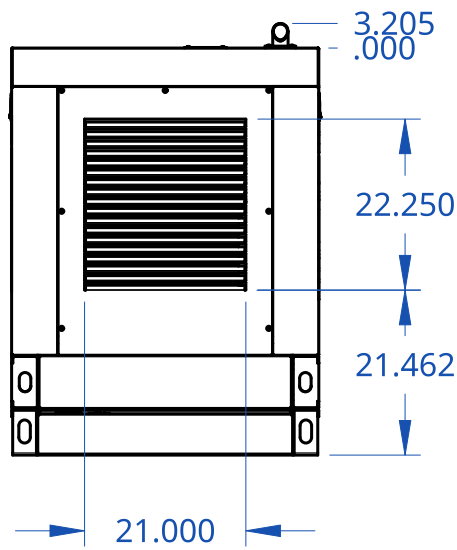

All doors fully removable

B

B

A

A

UNLESS OTHERWISE SPECIFIED,
DIMENSIONS ARE IN INCHES
.XXX = ±.015

ANGULAR = ± °
FRACTIONAL = ±

SURFACE FINISH

DO NOT SCALE DRAWING

BREAK ALL SHARP EDGES AND
REMOVE BURRS

THIRD ANGLE PROJECTION

	NAME	DATE
DRAWN	Aurora Generators	12/02/2024
CHECKED		
APPROVED		
MATERIAL	FINISH	

AURORA Generators		
TITLE SKU AGi22Y-E-50 24 kW Generator with 50 Gallon Tank Aurora Generators Inc.		
SIZE B	DWG NO. AGi22Y-E-50-DWG01	REV. A
SCALE	WEIGHT	SHEET 1 of 1