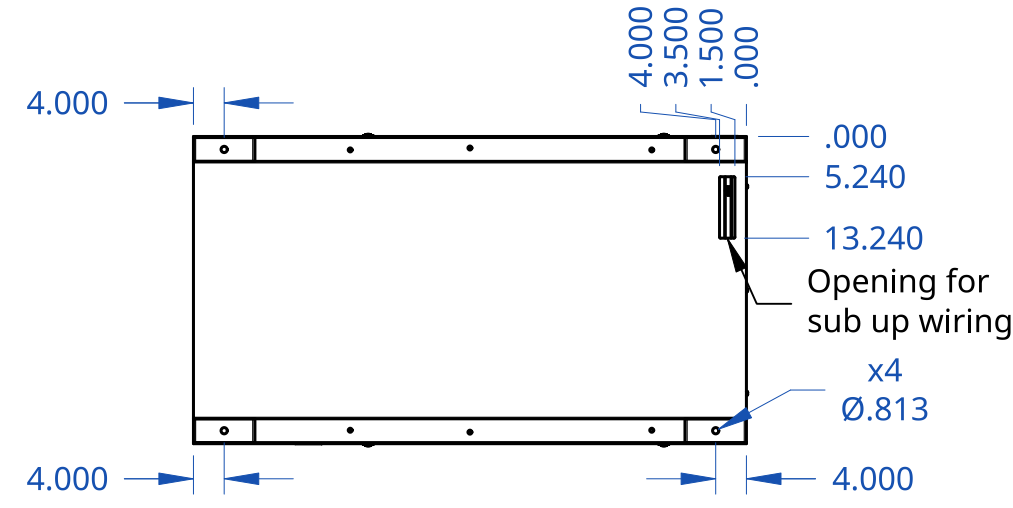

All doors fully removable

B

B

A

A

UNLESS OTHERWISE SPECIFIED,
DIMENSIONS ARE IN INCHES
.XXX = ±.015

ANGULAR = ± °
FRACTIONAL = ±

SURFACE FINISH

DO NOT SCALE DRAWING

BREAK ALL SHARP EDGES AND
REMOVE BURRS

THIRD ANGLE PROJECTION

	NAME	DATE
DRAWN	Aurora Generators	12/02/2024
CHECKED		
APPROVED		
MATERIAL	FINISH	

AURORA Generators		
TITLE SKU AGi22Y-E-50 24 kW Generator with 50 Gallon Tank Aurora Generators Inc.		
SIZE B	DWG NO. AGi22Y-E-50-DWG01	REV. A
SCALE	WEIGHT	SHEET 1 of 1