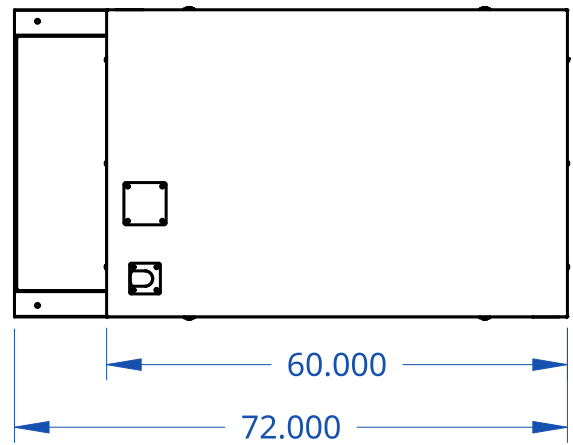

4

3

2

1

D

D

C

C

All doors fully removable

B

B

A

A

UNLESS OTHERWISE SPECIFIED,
DIMENSIONS ARE IN INCHES
.XXX = ±.015

ANGULAR = ± °
FRACTIONAL = ±

SURFACE FINISH

DO NOT SCALE DRAWING

BREAK ALL SHARP EDGES AND
REMOVE BURRS

THIRD ANGLE PROJECTION

	NAME	DATE
DRAWN	Aurora Generators	12/02/2024
CHECKED		
APPROVED		
MATERIAL	FINISH	

AURORA Generators		
TITLE SKU AGi22Y-E-50 24 kW Generator with 50 Gallon Tank Aurora Generators Inc.		
SIZE B	DWG NO. AGi22Y-E-50-DWG01	REV. A
SCALE	WEIGHT	SHEET 1 of 1

4

3

2

1