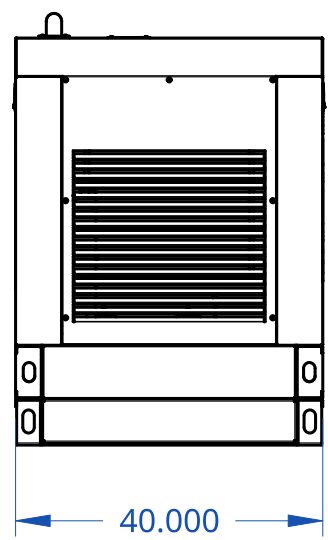

All doors fully removable

B

B

A

A

UNLESS OTHERWISE SPECIFIED,
DIMENSIONS ARE IN INCHES
.XXX = ±.015

ANGULAR = ± °
FRACTIONAL = ±

SURFACE FINISH

DO NOT SCALE DRAWING

BREAK ALL SHARP EDGES AND
REMOVE BURRS

THIRD ANGLE PROJECTION

	NAME	DATE
DRAWN	Aurora Generators	12/02/2024
CHECKED		
APPROVED		
MATERIAL	FINISH	

AURORA Generators		
TITLE SKU AGi22Y-E-50 24 kW Generator with 50 Gallon Tank Aurora Generators Inc.		
SIZE B	DWG NO. AGi22Y-E-50-DWG01	REV. A
SCALE	WEIGHT	SHEET 1 of 1