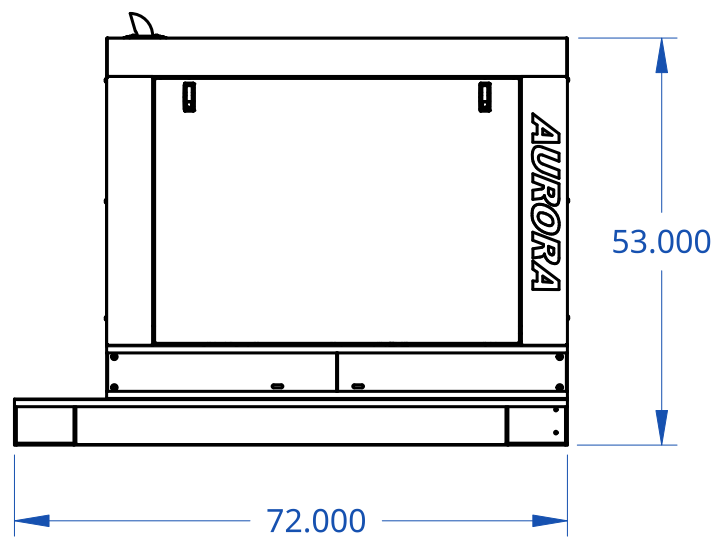

All doors fully removable

B

B

A

A

UNLESS OTHERWISE SPECIFIED,
DIMENSIONS ARE IN INCHES
.XXX = ±.015

ANGULAR = ± °
FRACTIONAL = ±

SURFACE FINISH

DO NOT SCALE DRAWING

BREAK ALL SHARP EDGES AND
REMOVE BURRS

THIRD ANGLE PROJECTION

	NAME	DATE
DRAWN	Aurora Generators	12/02/2024
CHECKED		
APPROVED		
MATERIAL	FINISH	

AURORA Generators		
TITLE SKU AGi22Y-E-50 24 kW Generator with 50 Gallon Tank Aurora Generators Inc.		
SIZE B	DWG NO. AGi22Y-E-50-DWG01	REV. A
SCALE	WEIGHT	SHEET 1 of 1